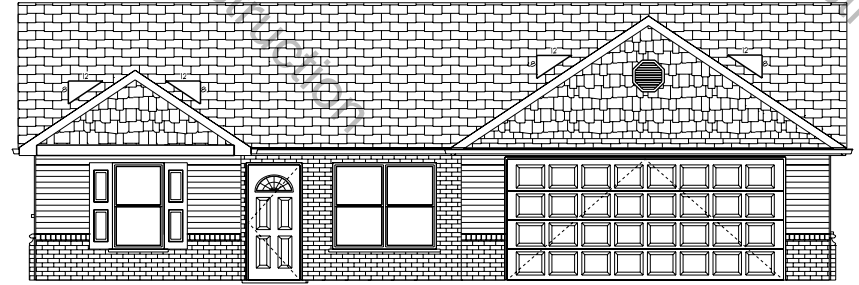

AREA SCHEDULE		
NAME	COLOR	AREA
Gross Floor Area		1485.8 sq. ft.

Optional Master Bath

Ridgefield - Open Layout

Front Elevation

Optional Front

Rear Elevation

Right Elevation

Front Elevation

Left Elevation

Rear Elevation

Right Elevation