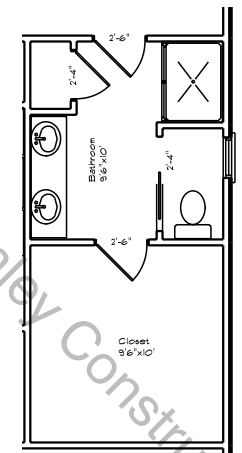

AREA SCHEDULE		
NAME	COLOR	AREA
Gross Floor Area		1485.8 sq. ft.

Optional Master Bath

Ridgefield - Open Layout

Front Elevation

Optional Front

Rear Elevation

Right Elevation

Front Elevation

Left Elevation

Rear Elevation

Right Elevation