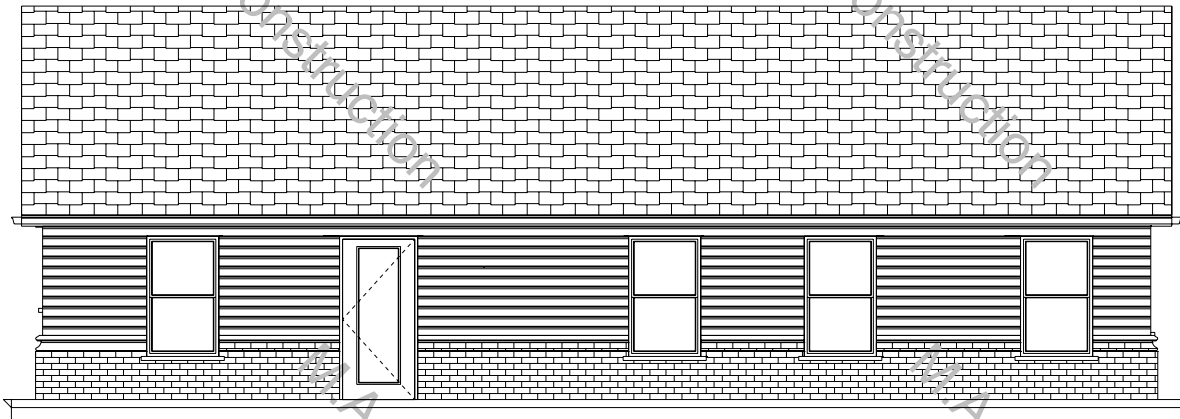

AREA SCHEDULE		
NAME	COLOR	AREA
Gross Floor Area		1485.8 sq. ft.

Optional Master Bath

Ridgefield - Open Layout

Front Elevation

Optional Front

Rear Elevation

Right Elevation

Front Elevation

Left Elevation

Rear Elevation

Right Elevation