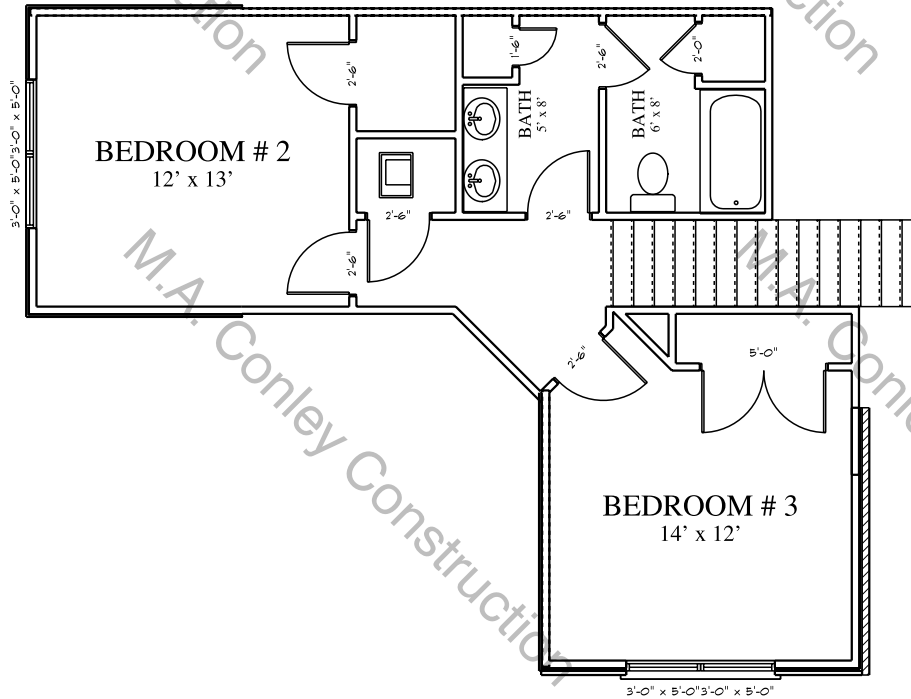

AREA SCHEDULE		
NAME	COLOR	AREA
Total Heated SF		2673.1 sq ft.
First Floor		2120.3 sq ft.
Second Floor		552.8 sq ft.

Main Floor With

Second Floor

Front Elevation

Rear Elevation

Left Elevations

Right Elevation