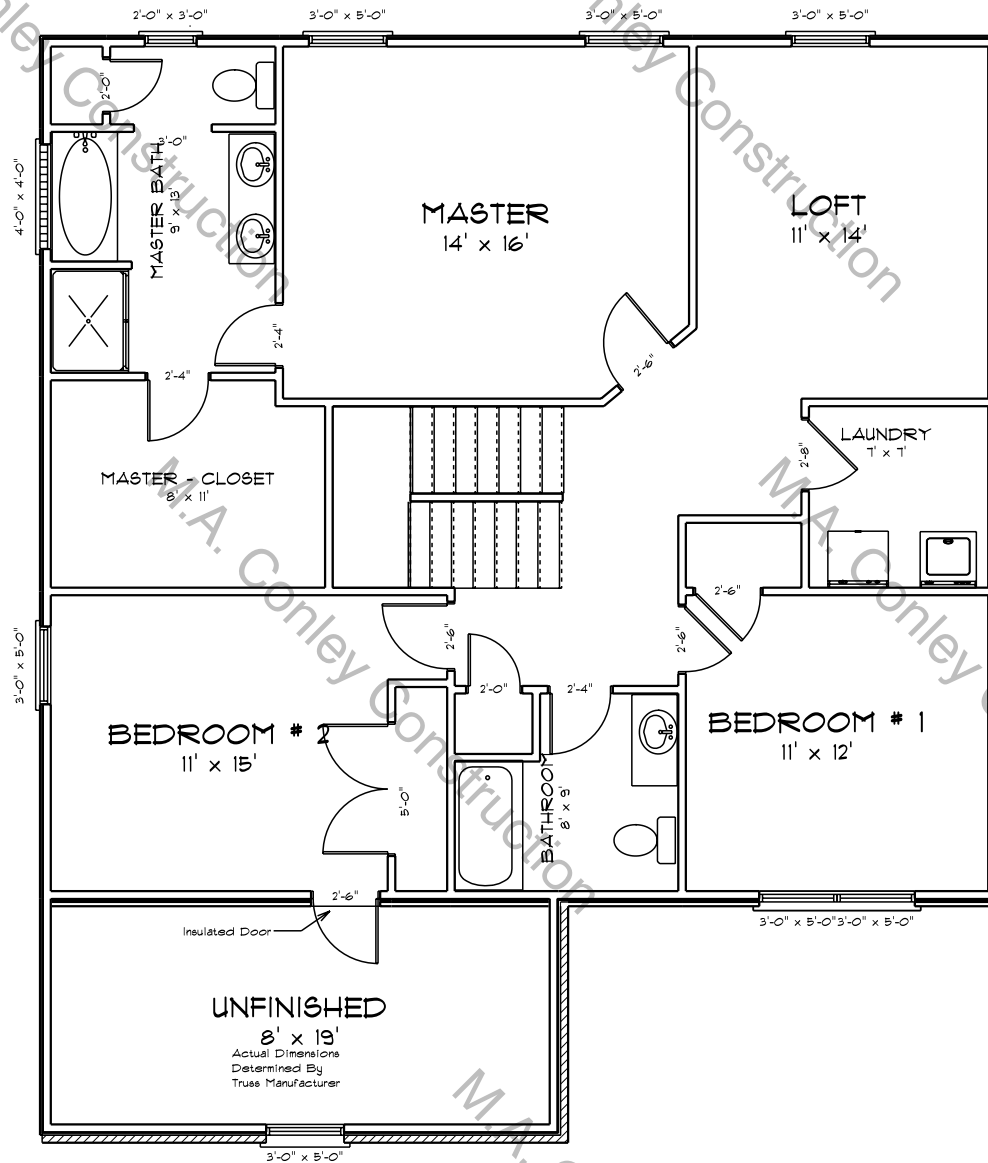

1st Floor

AREA SCHEDULE		
NAME	COLOR	AREA
Heated Square Feet		2187.4 sq ft.
First Floor		1007.1 sq ft.
Second Floor		1180.3 sq ft.

2nd Floor

Front Elevation

Rear Elevation

Left Elevation

Right Elevations