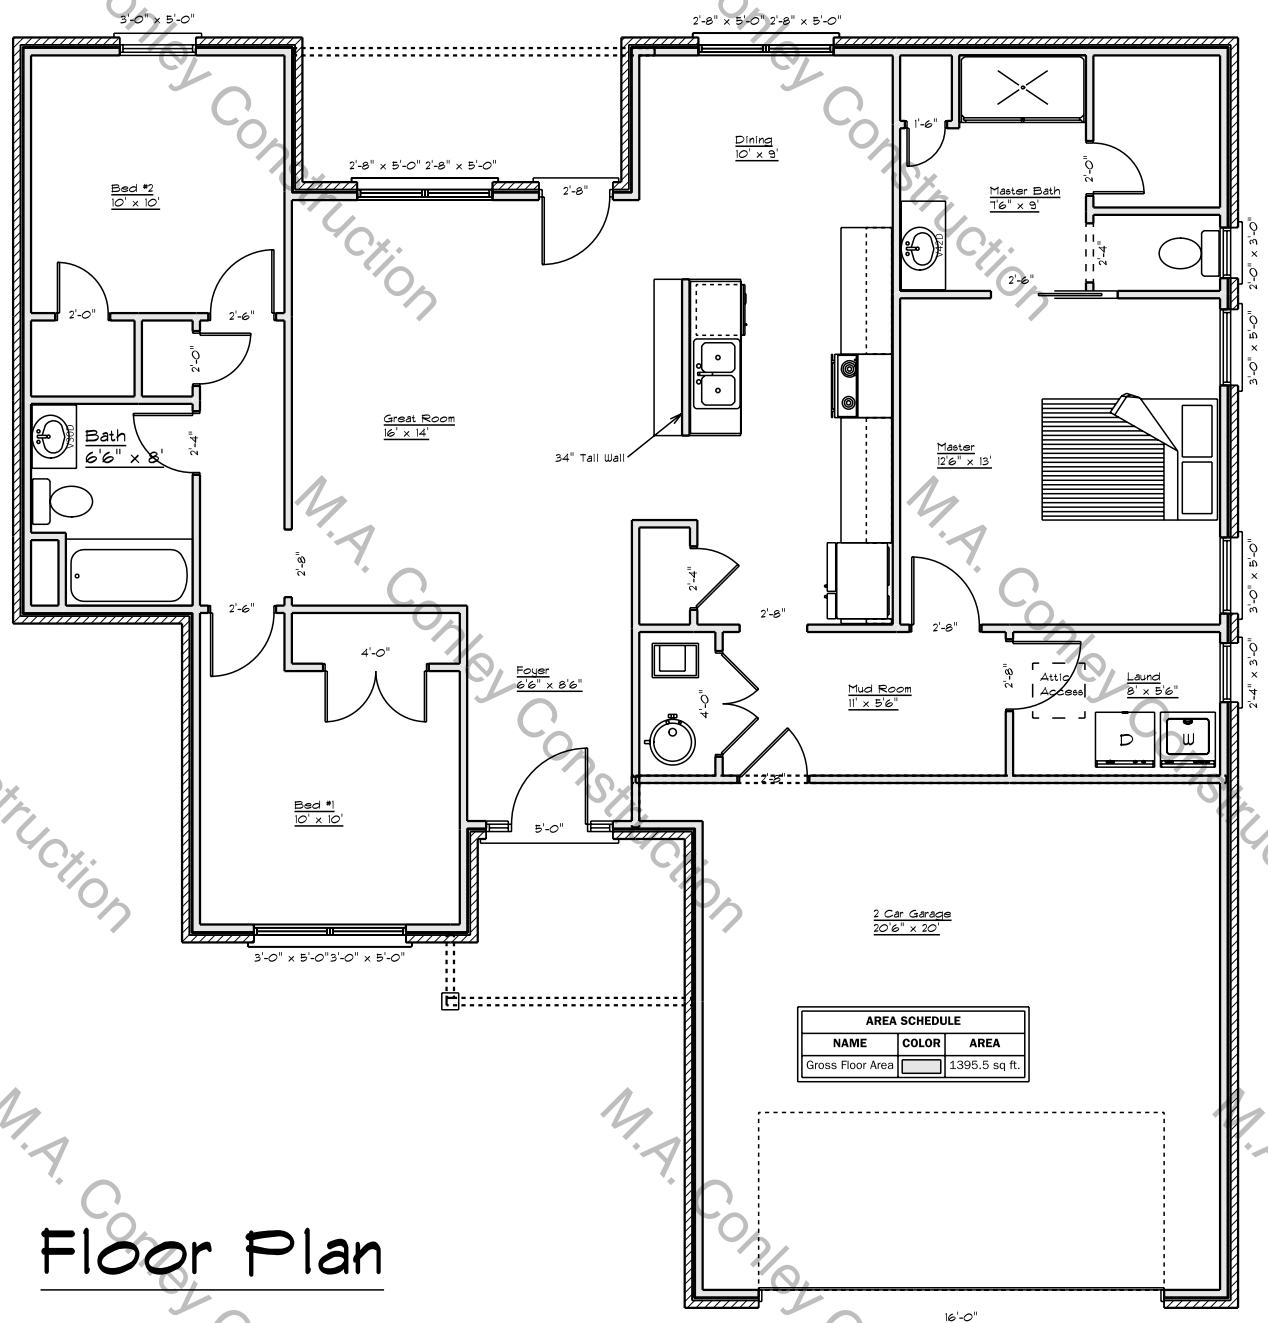

Front

Rear

Left

AREA SCHEDULE		
NAME	COLOR	AREA
Gross Floor Area		1,395.5 sq. ft.

Floor Plan